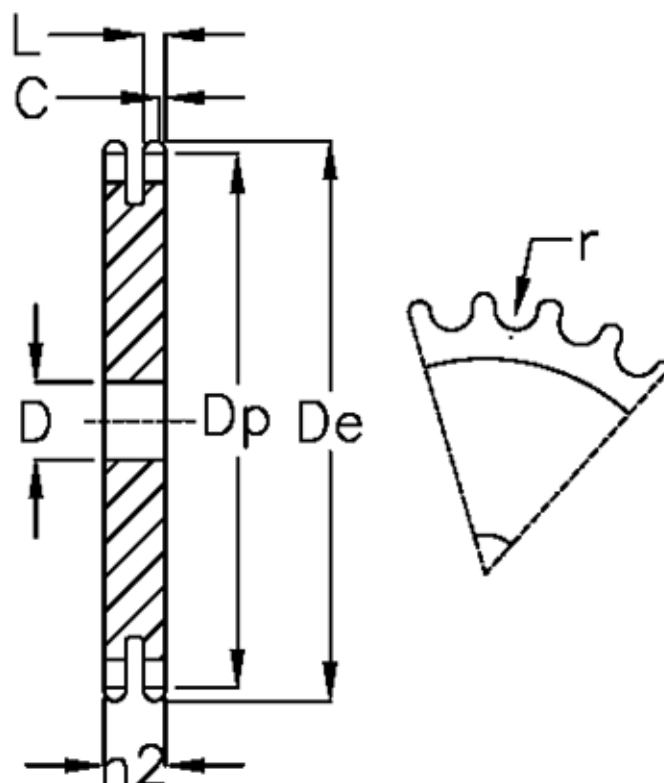

Article number: 616022007013

Description: Plate wheel 12 B-2 Z=13 duplex

Measures

C = 2

D = 14

De = 87.5

Dp = 79.59

For chain size = 3/4 x 7/16

For chain type = 12 B-2

h2 = 30.3

L = 10.8

Number of teeth = 13

r = 12.07